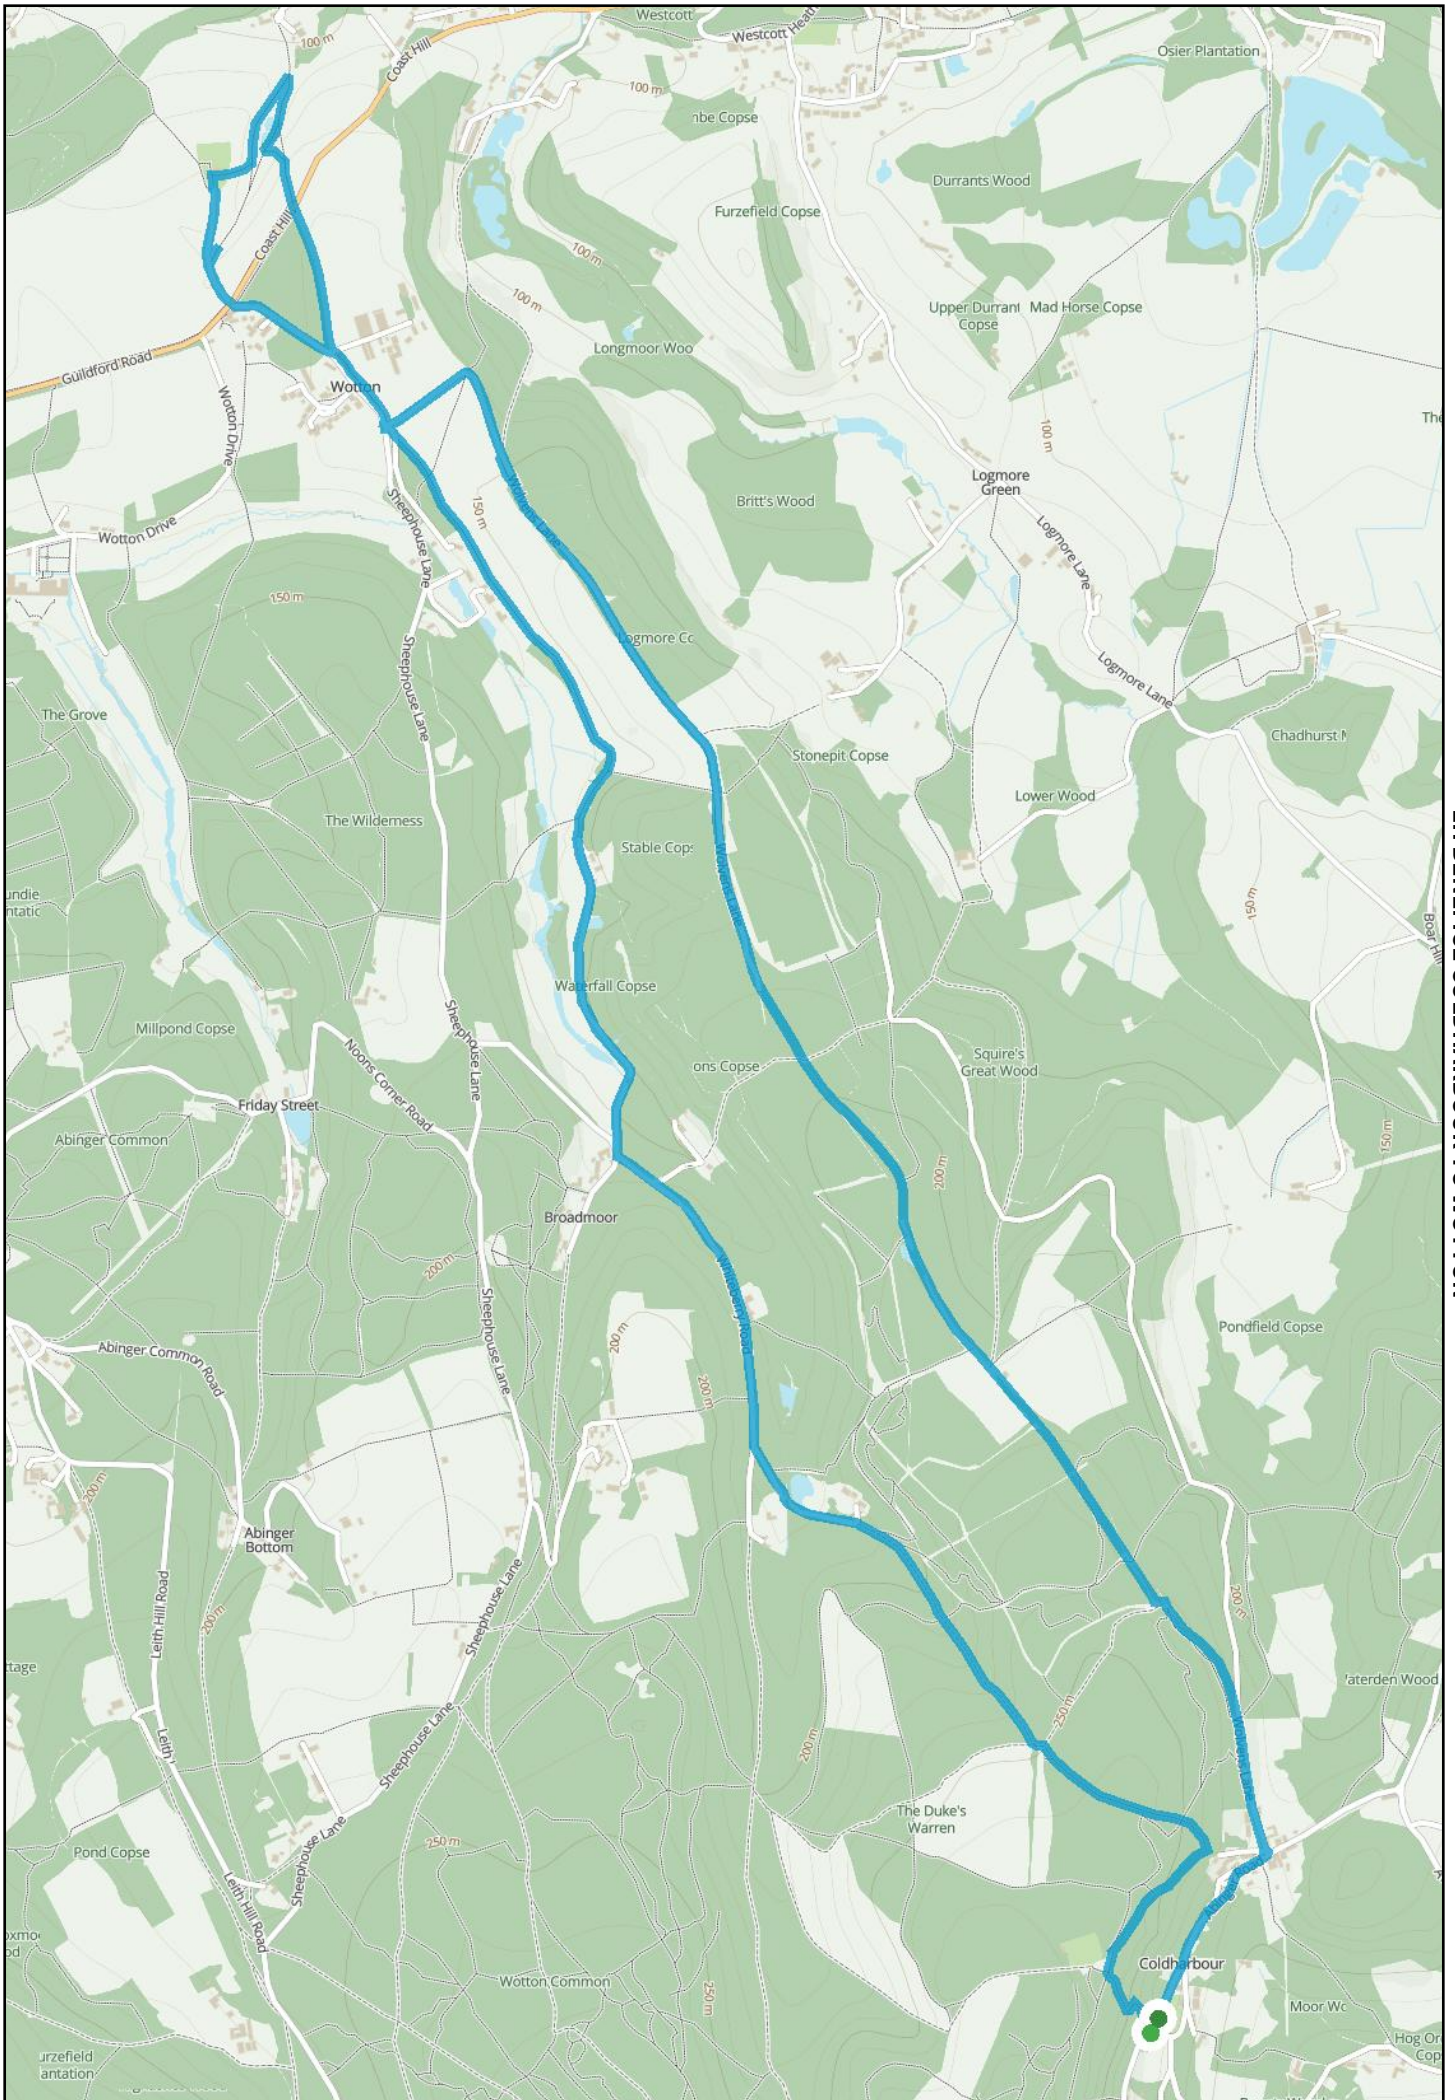

LH BENEFICE COLDHARBOUR TO WOTTON

## Route Information

LH Benefice Coldharbour to Wotton

---

### Route Summary

Total Distance           **12.27 km (7.63 mi)**  
Elevation                   **103 m at lowest point**  
                                  **266 m at highest point**  
Total Ascent               **241 m**

### Elevation Profile